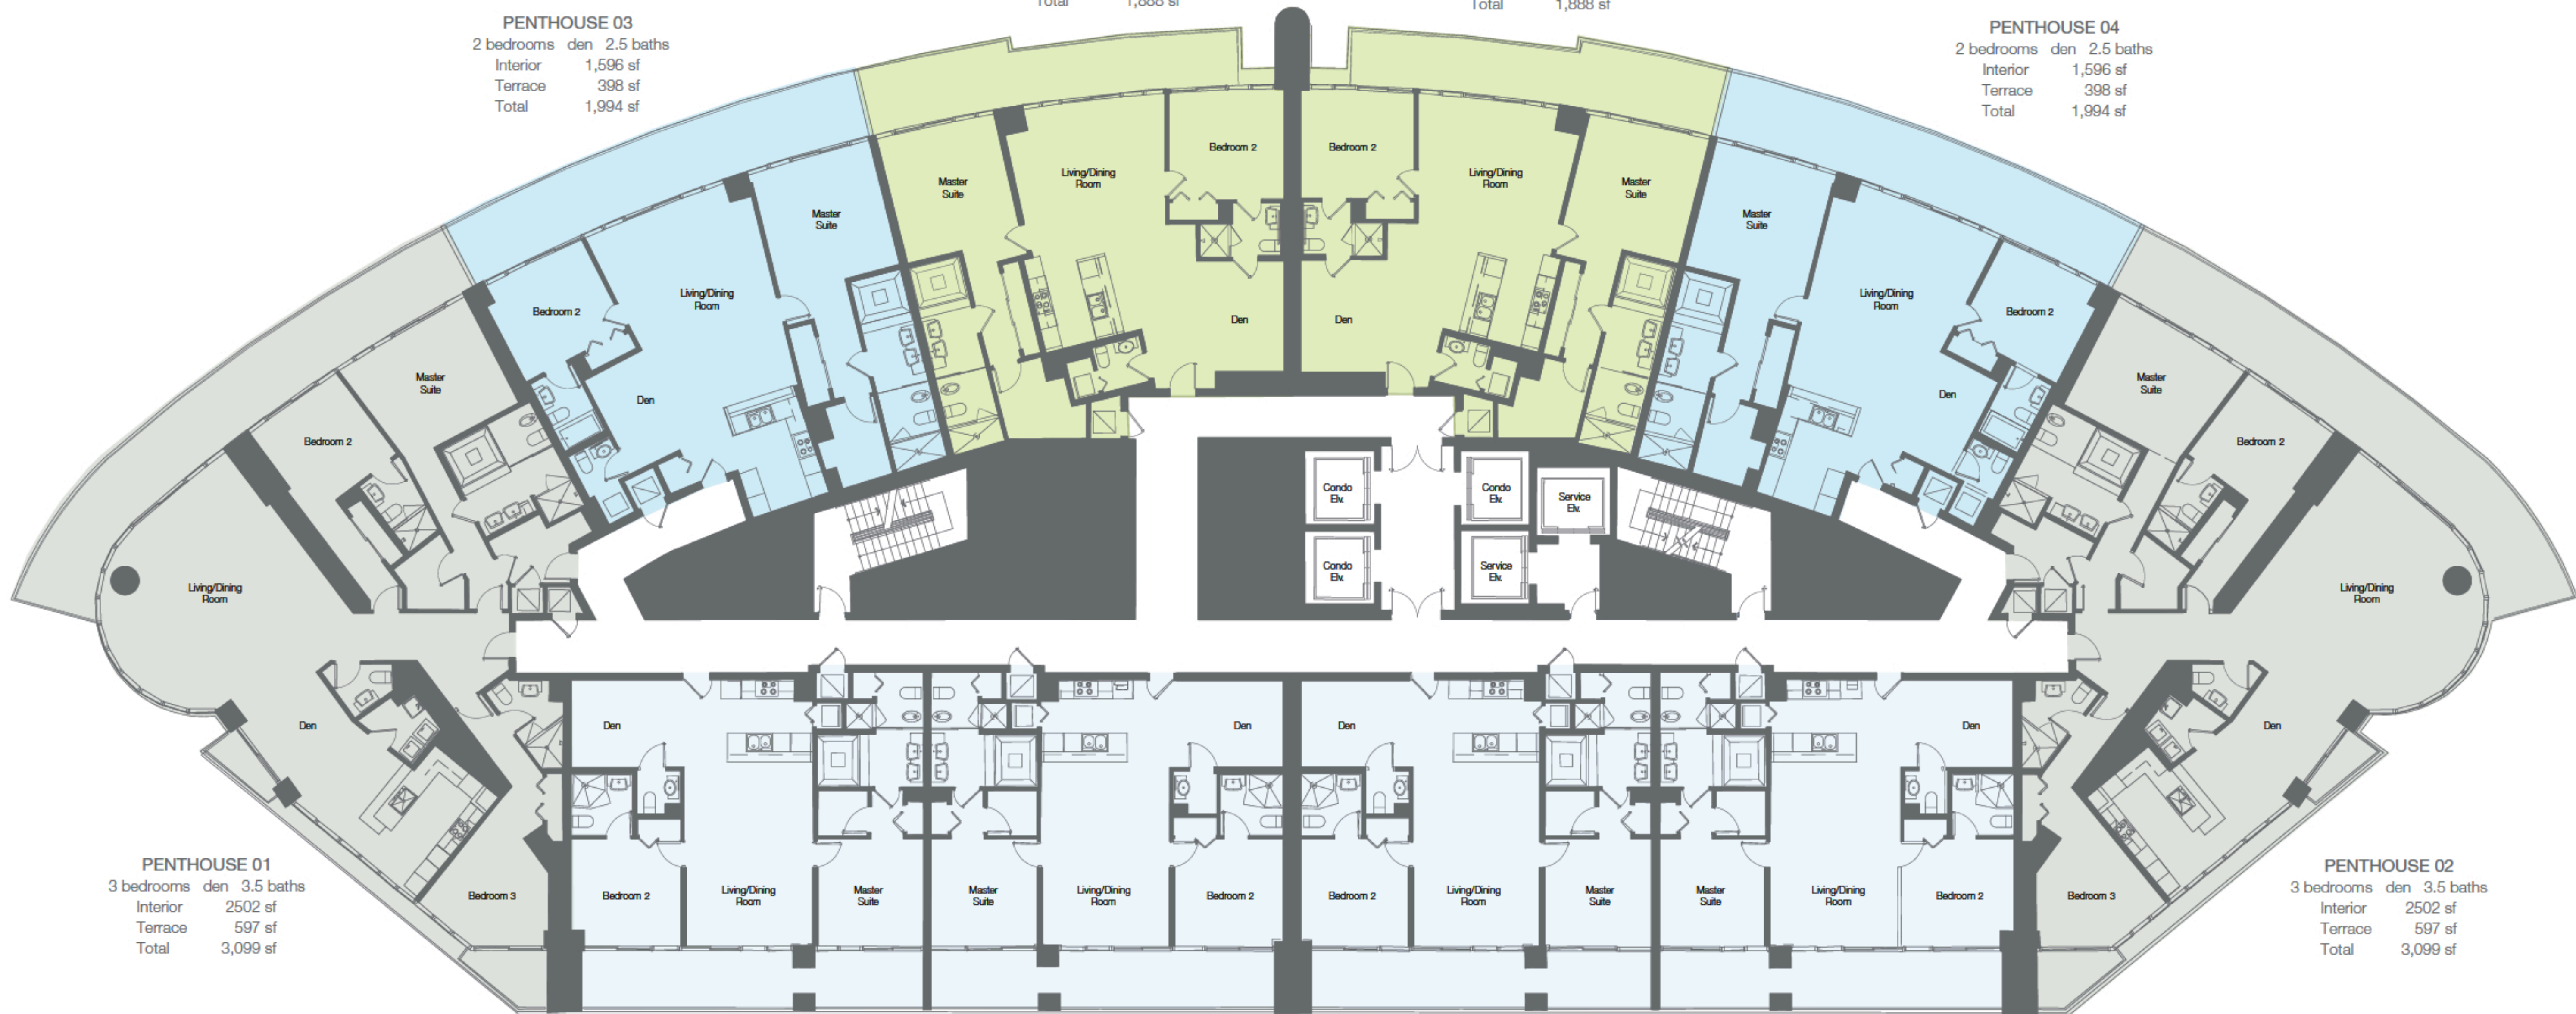

**PENTHOUSE 07**  
 2 bedrooms den 2.5 baths  
 Interior 1,598 sf  
 Terrace 290 sf  
 Total 1,888 sf

**PENTHOUSE 08**  
 2 bedrooms den 2.5 baths  
 Interior 1,598 sf  
 Terrace 290 sf  
 Total 1,888 sf

**PENTHOUSE 03**  
 2 bedrooms den 2.5 baths  
 Interior 1,596 sf  
 Terrace 398 sf  
 Total 1,994 sf

**PENTHOUSE 04**  
 2 bedrooms den 2.5 baths  
 Interior 1,596 sf  
 Terrace 398 sf  
 Total 1,994 sf

**PENTHOUSE 01**  
 3 bedrooms den 3.5 baths  
 Interior 2502 sf  
 Terrace 597 sf  
 Total 3,099 sf

**PENTHOUSE 02**  
 3 bedrooms den 3.5 baths  
 Interior 2502 sf  
 Terrace 597 sf  
 Total 3,099 sf

**PENTHOUSE 11**  
 2 bedrooms den 2.5 baths  
 Interior 1,326 sf  
 Terrace 270 sf  
 Total 1,596 sf

**PENTHOUSE 09**  
 2 bedrooms den 2.5 baths  
 Interior 1,326 sf  
 Terrace 270 sf  
 Total 1,596 sf